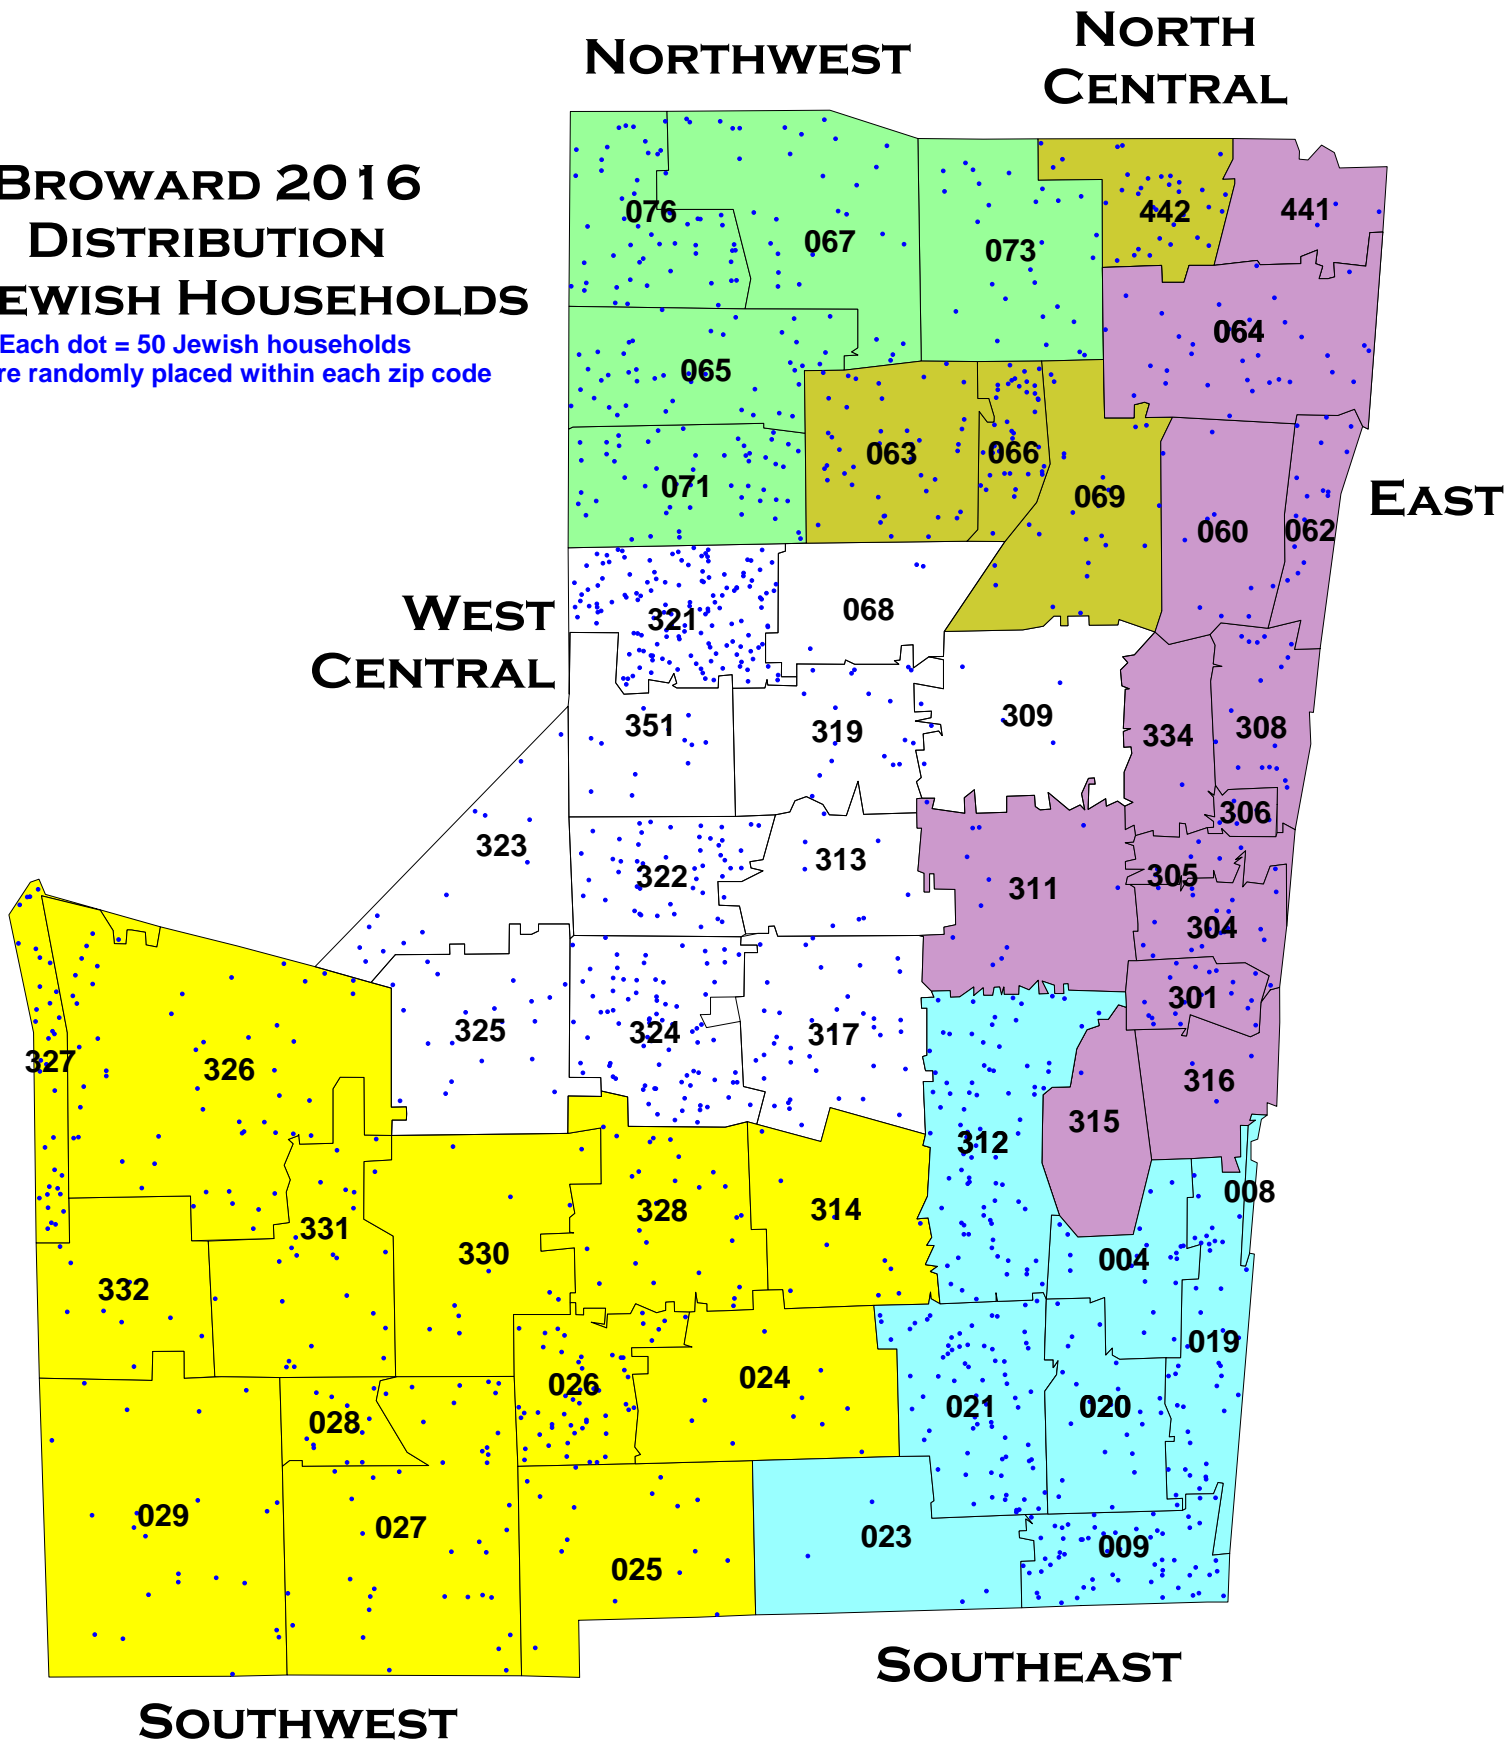

# BROWARD GEOGRAPHIC AREAS CITY NAMES

# BROWARD GEOGRAPHIC AREAS ZIP CODE NUMBERS

All zip codes begin 33

# BROWARD 2016 DISTRIBUTION OF JEWISH HOUSEHOLDS

Each dot = 50 Jewish households  
Dots are randomly placed within each zip code

**BROWARD 2016  
DISTRIBUTION  
OF JEWISH HOUSEHOLDS**