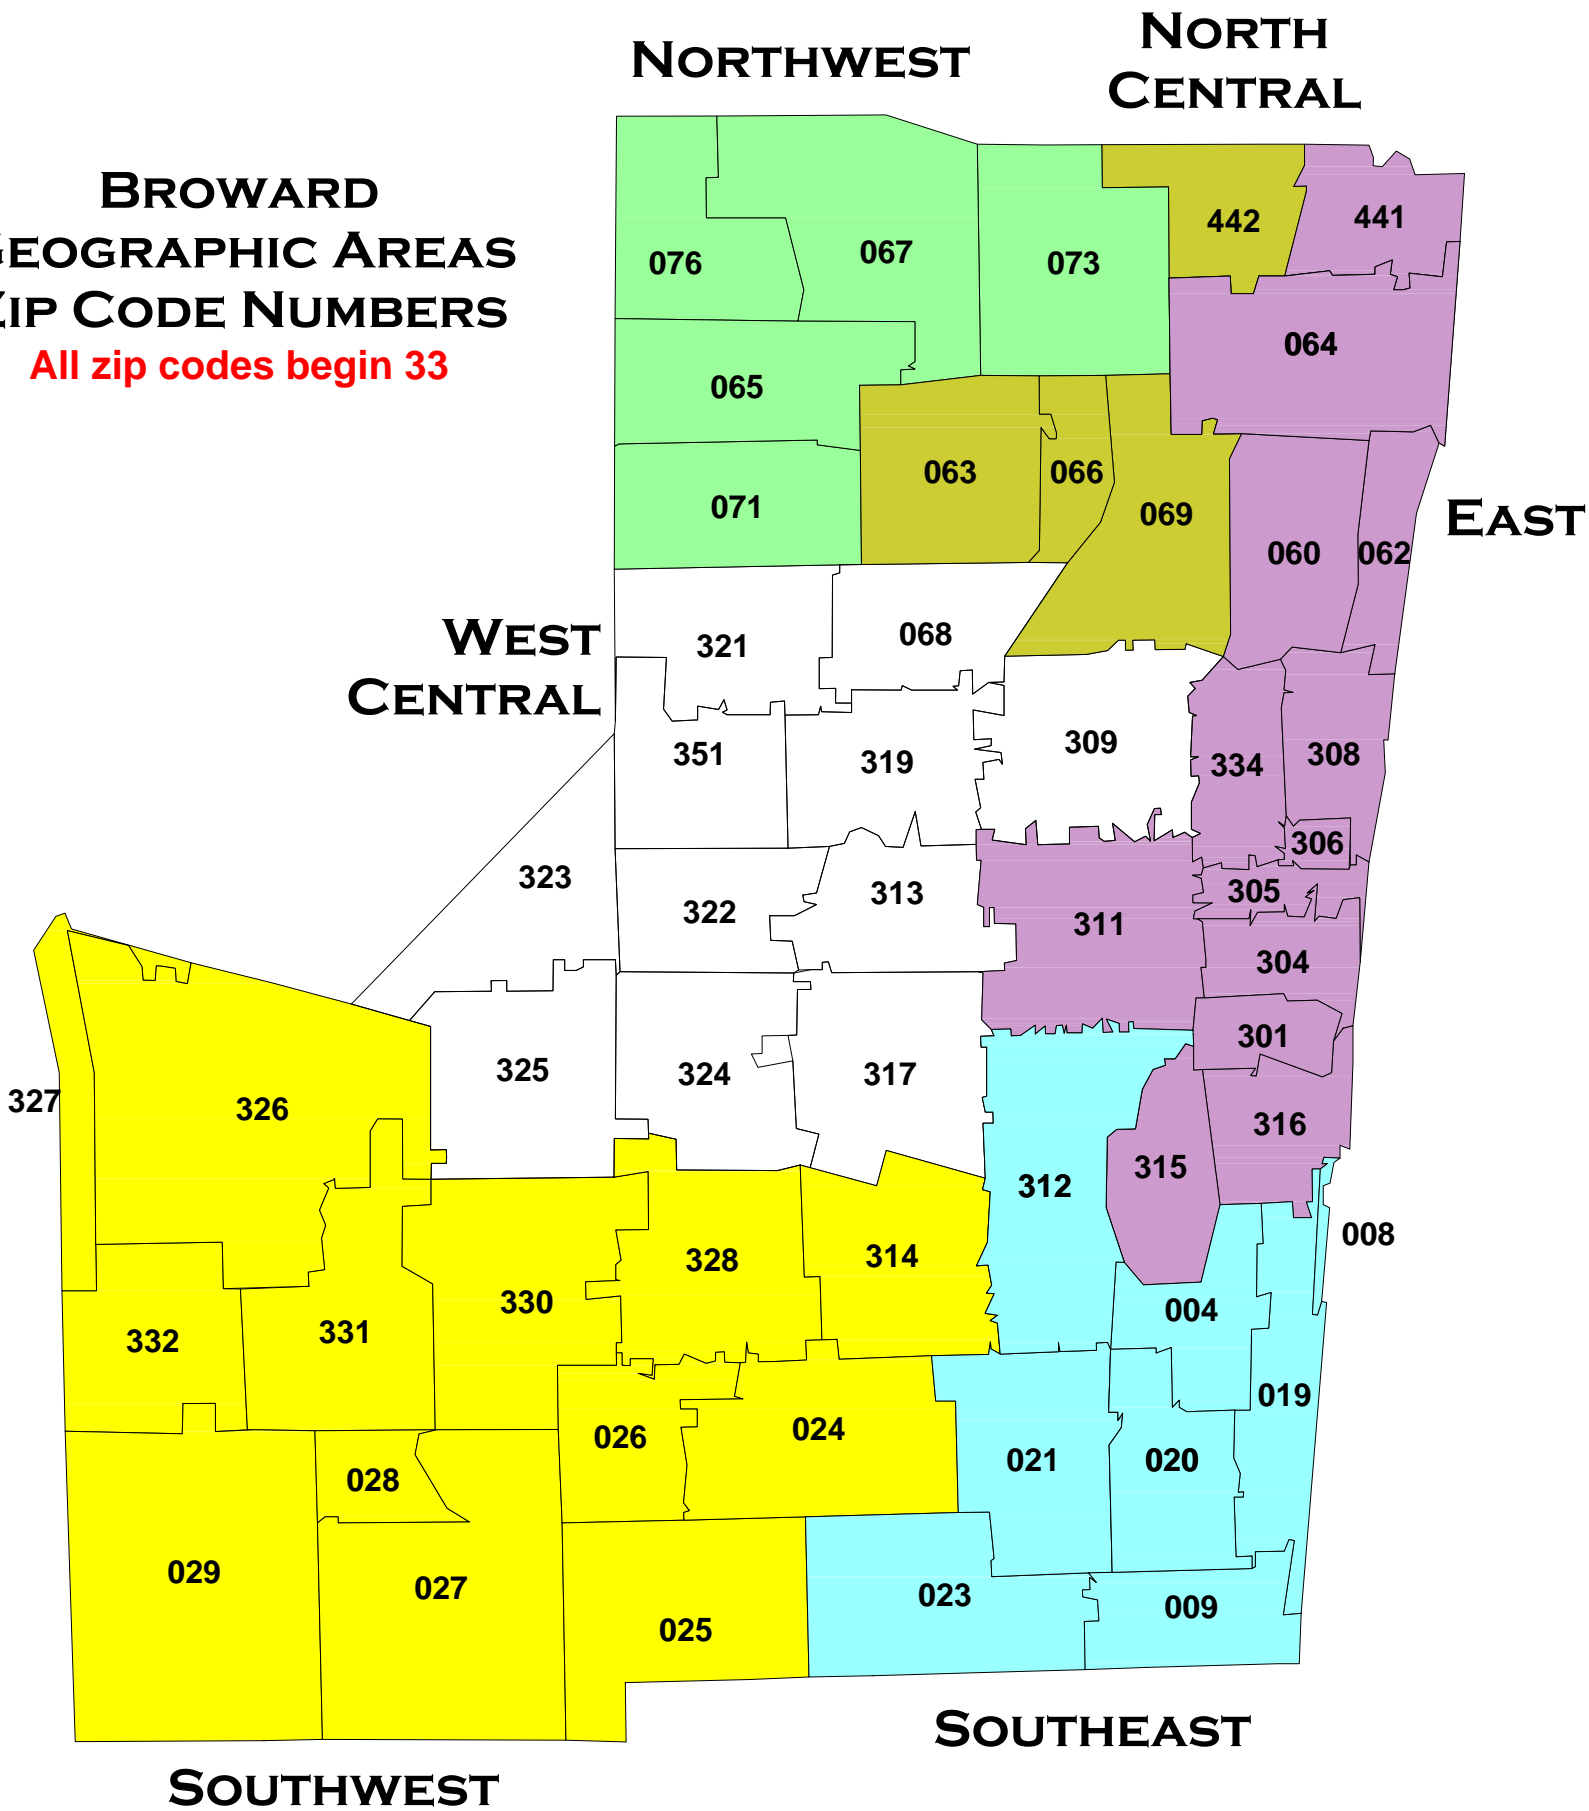

# BROWARD GEOGRAPHIC AREAS CITY NAMES

# BROWARD GEOGRAPHIC AREAS ZIP CODE NUMBERS

All zip codes begin 33

# BROWARD 2016 DISTRIBUTION OF JEWISH HOUSEHOLDS

Each dot = 50 Jewish households  
Dots are randomly placed within each zip code

**BROWARD 2016  
DISTRIBUTION  
OF JEWISH HOUSEHOLDS**